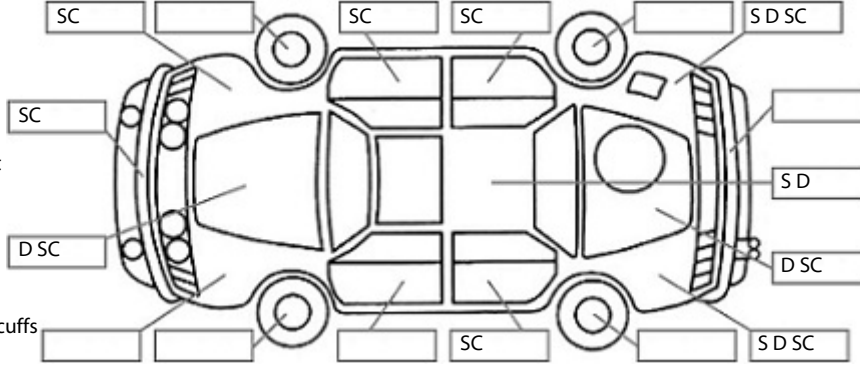

<b>Make:</b> Nissan	<b>Model:</b> Navara	<b>Body Style:</b> Utility
<b>Year:</b> 2019	<b>Registration:</b> MBA257	<b>Reg Expiry:</b> 25 Mar 2025
<b>WoF Expiry:</b> 08 Apr 2025	<b>Odometer:</b> 127,743 Kms	<b>Good No:</b> 22988049
<b>VIN:</b> MNTCB2D23A0014065	<b>Next Service:</b> 135,000 kms	<b>Service History:</b> No

**Key:**

- S = scratch
- D = dent
- R = rust
- PT = paint defect
- C = crack
- P = pin dent
- \* = decals
- SC = stone chips
- W = significant scuffs

Body Inspection Comments

Note: some defects & blemishes may not be displayed in the diagram

Front grill damaged. Hole in front bumper.  
Dent in LH cant rail.  
RF door seal damaged.

Conditions During Body Inspection: Wet

Under Carriage & Under Bonnet Inspection Comments

Interior Comments

Seats	Poor, Rip in driver's seat
Carpets	Average
Panels	Good
Dashboard	Good