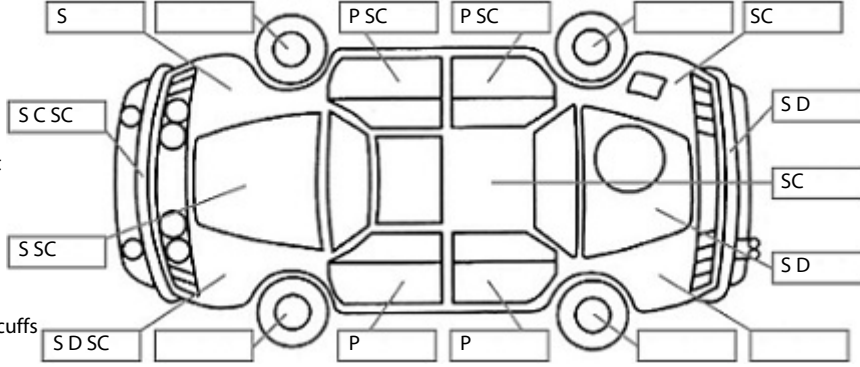

Key:

- S = scratch
- D = dent
- R = rust
- PT = paint defect
- C = crack
- P = pin dent
- * = decals
- SC = stone chips
- W = significant scuffs

Body Inspection Comments

Note: some defects & blemishes may not be displayed in the diagram

Number plate light not working.
Cab Corners pin dented.
Chipped windscreen.
Right wing mirror indicator lens cracked.

Conditions During Body Inspection: Dry

Under Carriage & Under Bonnet Inspection Comments