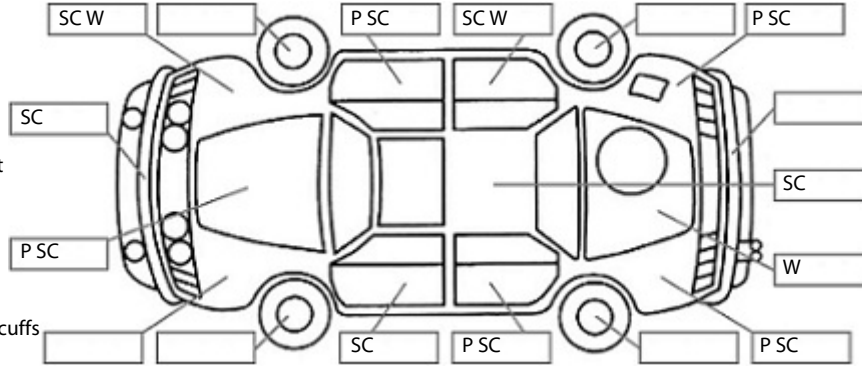

<b>Make:</b> Nissan	<b>Model:</b> Navara	<b>Body Style:</b> Utility
<b>Year:</b> 2019	<b>Registration:</b> MBA258	<b>Reg Expiry:</b> 25 Mar 2025
<b>WoF Expiry:</b> 24 Jan 2026	<b>Odometer:</b> 125,018 Kms	<b>Good No:</b> 22987845
<b>VIN:</b> MNTCB2D23A0013627	<b>Next Service:</b> 131,000kms	<b>Service History:</b> Yes

**Key:**

- S = scratch
- D = dent
- R = rust
- PT = paint defect
- C = crack
- P = pin dent
- \* = decals
- SC = stone chips
- W = significant scuffs

**Body Inspection Comments**

Note: some defects & blemishes may not be displayed in the diagram

Right tail light chipped.  
Drivers door seal damaged.  
Dents, scratches & scuffs in deck.

Conditions During Body Inspection: Dry

**Under Carriage & Under Bonnet Inspection Comments**

**Interior Comments**

Seats	Split on drivers seat side.
Carpets	Average
Panels	Average
Dashboard	Average

**General Comments**

2WD diesel auto d/cab ute

Road Conditions During Test Drive: Wet

Engine Timing Mechanism: Timing Chain  
Evidence of Cam Belt Replacement: Not Applicable Kms: