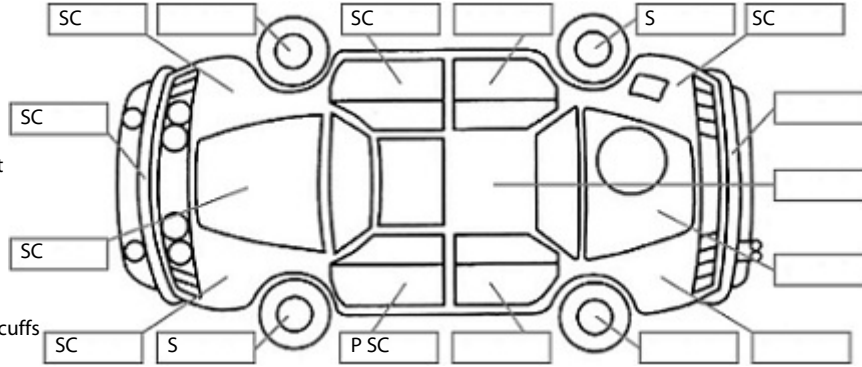

Key:

- S = scratch
- D = dent
- R = rust
- PT = paint defect
- C = crack
- P = pin dent
- * = decals
- SC = stone chips
- W = significant scuffs

Body Inspection Comments

Note: some defects & blemishes may not be displayed in the diagram

Moisture in left headlight.
Rear window seal damaged.

Conditions During Body Inspection: Dry

Under Carriage & Under Bonnet Inspection Comments

Interior Comments

Seats	Average
Carpets	Average
Panels	Average
Dashboard	Average