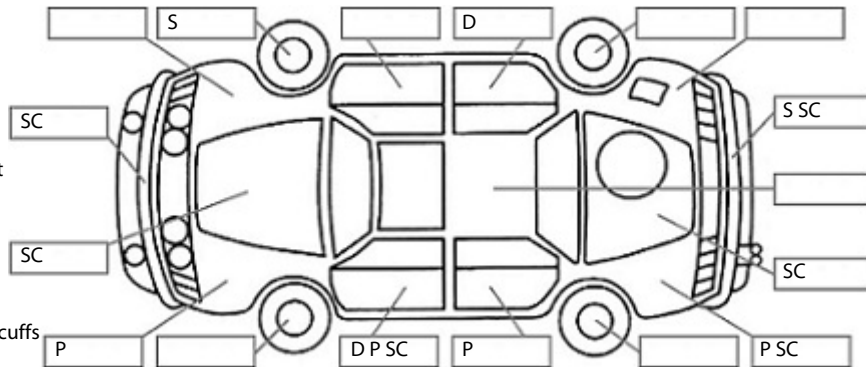

**Key:**

- S = scratch
- D = dent
- R = rust
- PT = paint defect
- C = crack
- P = pin dent
- \* = decals
- SC = stone chips
- W = significant scuffs

Body Inspection Comments

Note: some defects & blemishes may not be displayed in the diagram

LH mirror indicator lens has a minor crack.

Conditions During Body Inspection: Dry

Under Carriage & Under Bonnet Inspection Comments

Interior Comments

Seats	Good
Carpets	Good
Panels	Good
Dashboard	Good

General Comments

Road Conditions During Test Drive: Dry

Engine Timing Mechanism: Timing Chain  
 Evidence of Cam Belt Replacement: Not Applicable Kms:

	Pass	Fail	N/A
<b>Engine</b>			
Oil level	✓		
Smoke & fumes	✓		
Performance	✓		
Noise	✓		
<b>Cooling System</b>			
Coolant condition	✓		
Performance	✓		
Radiator / Hoses (visual)	✓		
<b>Transmission</b>			
Operation	✓		
Noise	✓		
Clutch			✓
CV joints	✓		
Wheel bearings	✓		
<b>Brakes</b>			
Performance	✓		
Hand Brake	✓		
<b>Tyres</b> (lowest observed tread depth of tyres)			
Left front	6.0	mm	
Right front	6.5	mm	
Left rear	4.0	mm	
Right rear	2.0	mm	
Spare	Yes		
<b>Suspension</b>			
Suspension performance	✓		
Steering performance	✓		
Shock absorbers	✓		
<b>Air Conditioning / Heater</b>			
Operation	✓		
<b>Electrical / Accessories</b>			
Head lights	✓		
Tail lights	✓		
Indicators	✓		
Dashboard warning lights	✓		
Wipers (front & rear)	✓		
Window winder FL	✓		
Window winder FR	✓		
Window winder RL	✓		
Window winder RR	✓		
Rear view mirrors	✓		
Radio (basic test only)	✓		
CD (basic test only)	✓		
Number of keys	2		
Central locking	✓		
Remote locking	✓		
Sat. Nav. (basic test only)			✓
Reversing camera			✓