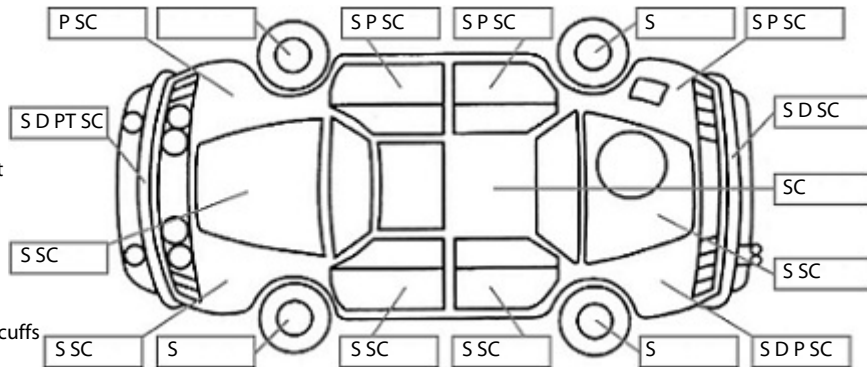

Key:

- S = scratch
- D = dent
- R = rust
- PT = paint defect
- C = crack
- P = pin dent
- * = decals
- SC = stone chips
- W = significant scuffs

Body Inspection Comments

Note: some defects & blemishes may not be displayed in the diagram

Both side mirrors faded.
LH taillight lens damaged.
Fuel flap not flush with guard.

Conditions During Body Inspection: Dry

Under Carriage & Under Bonnet Inspection Comments

No oil on dipstick.
No coolant on coolant reservoir dipstick.
Engine oil leak.