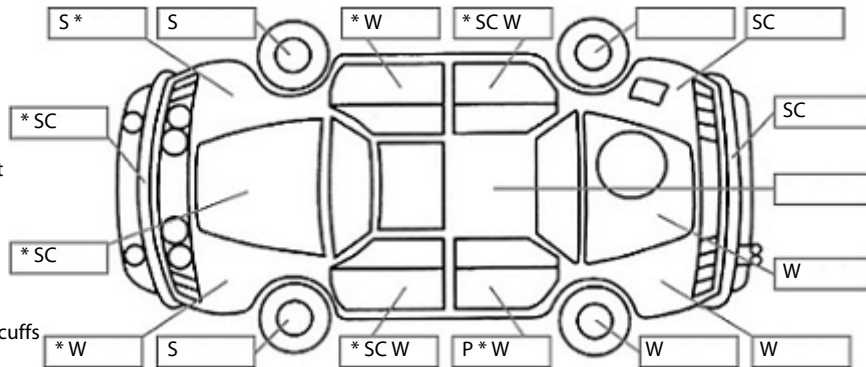

Key:

- S = scratch
- D = dent
- R = rust
- PT = paint defect
- C = crack
- P = pin dent
- * = decals
- SC = stone chips
- W = significant scuffs

Body Inspection Comments

Note: some defects & blemishes may not be displayed in the diagram

General Comments

Low km, Full electric Leaf hatch.

Road Conditions During Test Drive: Dry

Engine Timing Mechanism: Unknown
Evidence of Cam Belt Replacement: Not Applicable Kms:

	Pass	Fail	N/A
Engine			
Oil level			✓
Smoke & fumes			✓
Performance	✓		
Noise			✓
Cooling System			
Coolant condition	✓		
Performance	✓		
Radiator / Hoses (visual)	✓		
Transmission			
Operation	✓		
Noise	✓		
Clutch			✓
CV joints	✓		
Wheel bearings	✓		
Brakes			
Performance	✓		
Hand Brake	✓		
Tyres (lowest observed tread depth of tyres)			
Left front	5	mm	
Right front	5	mm	
Left rear	4	mm	
Right rear	4	mm	
Spare		N/A	
Suspension			
Suspension performance	✓		
Steering performance	✓		
Shock absorbers	✓		
Air Conditioning / Heater			
Operation	✓		
Electrical / Accessories			
Head lights	✓		
Tail lights	✓		
Indicators	✓		
Dashboard warning lights	✓		
Wipers (front & rear)	✓		
Window winder FL	✓		
Window winder FR	✓		
Window winder RL	✓		
Window winder RR	✓		
Rear view mirrors	✓		
Radio (basic test only)	✓		
CD (basic test only)	✓		
Number of keys	1		
Central locking	✓		
Remote locking	✓		
Sat. Nav. (basic test only)			✓
Reversing camera	✓		