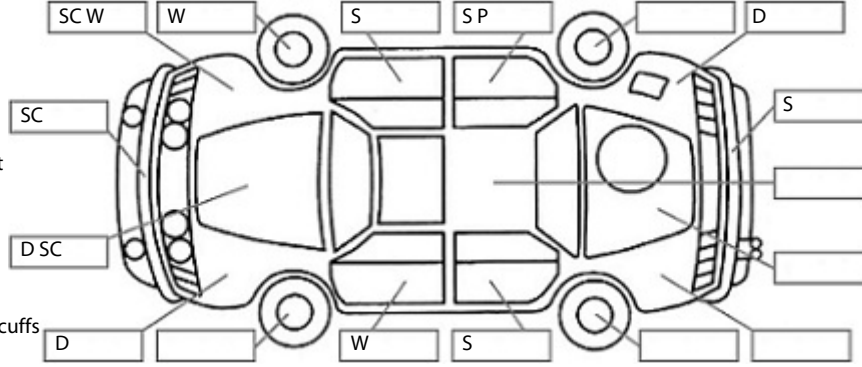

Key:

- S = scratch
- D = dent
- R = rust
- PT = paint defect
- C = crack
- P = pin dent
- * = decals
- SC = stone chips
- W = significant scuffs

Body Inspection Comments

Note: some defects & blemishes may not be displayed in the diagram

when in full lock the transfer case is locking up

Road Conditions During Test Drive: Dry

Engine Timing Mechanism: Timing Chain
Evidence of Cam Belt Replacement: Not Applicable Kms:

	Pass	Fail	N/A
Engine			
Oil level	✓		
Smoke & fumes	✓		
Performance	✓		
Noise	✓		
Cooling System			
Coolant condition	✓		
Performance	✓		
Radiator / Hoses (visual)	✓		
Transmission			
Operation	✓		
Noise	✓		
Clutch			✓
CV joints	✓		
Wheel bearings	✓		
Brakes			
Performance	✓		
Hand Brake	✓		
Tyres (lowest observed tread depth of tyres)			
Left front	4.0	mm	
Right front	4.0	mm	
Left rear	3.0	mm	
Right rear	3.0	mm	
Spare	Yes		
Suspension			
Suspension performance	✓		
Steering performance	✓		
Shock absorbers	✓		
Air Conditioning / Heater			
Operation	✓		
Electrical / Accessories			
Head lights	✓		
Tail lights	✓		
Indicators	✓		
Dashboard warning lights	✓		
Wipers (front & rear)	✓		
Window winder FL	✓		
Window winder FR	✓		
Window winder RL	✓		
Window winder RR	✓		
Rear view mirrors	✓		
Radio (basic test only)	✓		
CD (basic test only)	✓		
Number of keys	2		
Central locking	✓		
Remote locking	✓		
Sat. Nav. (basic test only)	✓		
Reversing camera	✓		