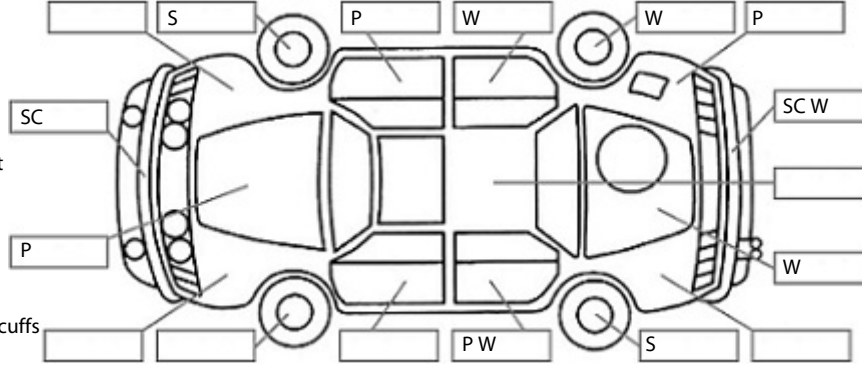

Key:

- S = scratch
- D = dent
- R = rust
- PT = paint defect
- C = crack
- P = pin dent
- * = decals
- SC = stone chips
- W = significant scuffs

Note: some defects & blemishes may not be displayed in the diagram

Body Inspection Comments

Rear Bumper Moulding is cracked.
Rear Bumper Valance is cracked.

Conditions During Body Inspection: Dry

Under Carriage & Under Bonnet Inspection Comments

Interior Comments

Seats	Good
Carpets	Good
Panels	Good
Dashboard	Good