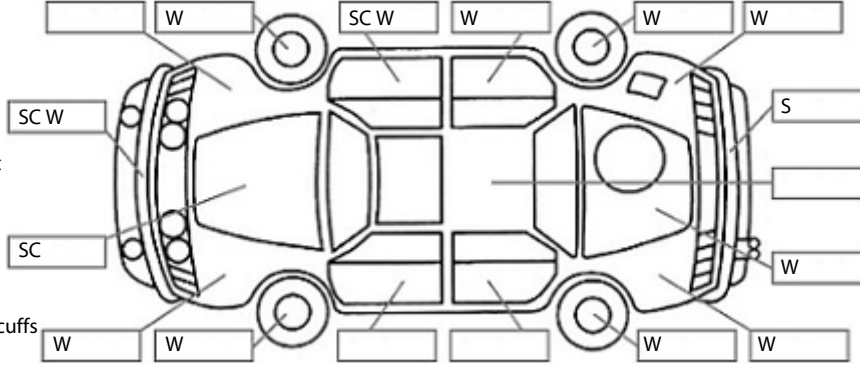

Make: Peugeot	Model: Partner	Body Style: Van
Year: 2022	Registration: PQF147	Reg Expiry: 20 Dec 2023
WoF Expiry: 21 Dec 2025	Odometer: 8,954 Kms	Good No: 22983004
VIN: VR3EUHNS3NJ689818	Next Service: 15,000	Service History: No

Key:

- S = scratch
- D = dent
- R = rust
- PT = paint defect
- C = crack
- P = pin dent
- * = decals
- SC = stone chips
- W = significant scuffs

Body Inspection Comments

Minor stone chips in the windscreen,

Note: some defects & blemishes may not be displayed in the diagram

Conditions During Body Inspection: Dry

Under Carriage & Under Bonnet Inspection Comments

Slight ticking noise,

Interior Comments

Seats	minor wear and tear, stains
Carpets	Good
Panels	Good
Dashboard	Good