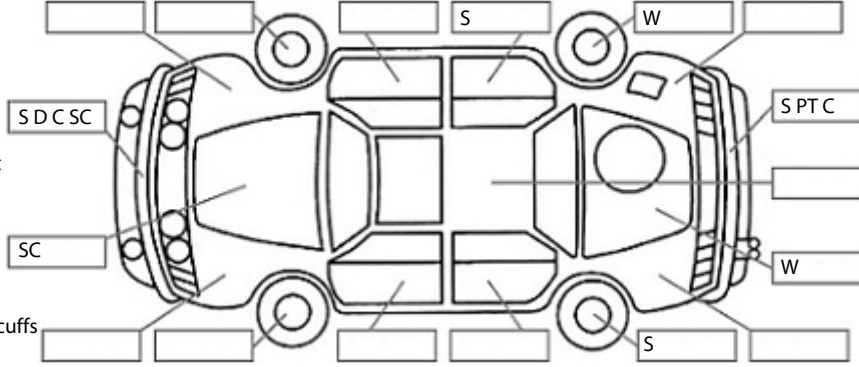

Make: Toyota	Model: Corolla	Body Style: Hatchback
Year: 2018	Registration: LSY371	Reg Expiry: 30 Oct 2024
WoF Expiry: 05 Nov 2024	Odometer: 100,880 Kms	Good No: 22982327
VIN: JTNK93BE703002069	Next Service: 115000	Service History: Yes

Key:

- S = scratch
- D = dent
- R = rust
- PT = paint defect
- C = crack
- P = pin dent
- * = decals
- SC = stone chips
- W = significant scuffs

Body Inspection Comments

Note: some defects & blemishes may not be displayed in the diagram