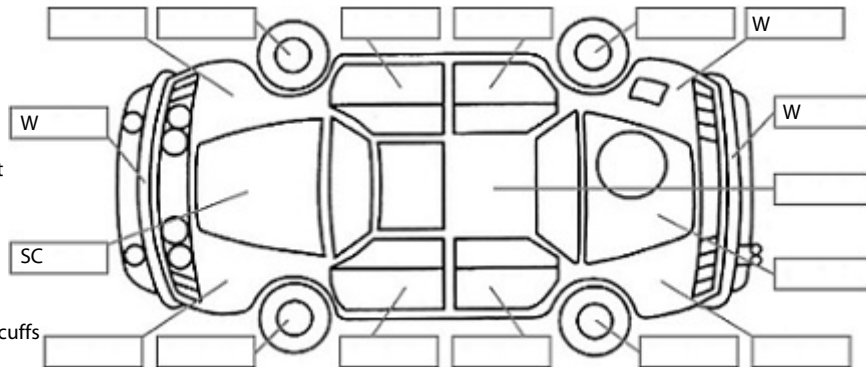

Key:

- S = scratch
- D = dent
- R = rust
- PT = paint defect
- C = crack
- P = pin dent
- * = decals
- SC = stone chips
- W = significant scuffs

Body Inspection Comments

Note: some defects & blemishes may not be displayed in the diagram

Engine Timing Mechanism: Timing Chain
 Evidence of Cam Belt Replacement: Not Applicable Kms:

	Pass	Fail	N/A
Engine			
Oil level	✓		
Smoke & fumes	✓		
Performance	✓		
Noise	✓		
Cooling System			
Coolant condition	✓		
Performance	✓		
Radiator / Hoses (visual)	✓		
Transmission			
Operation	✓		
Noise	✓		
Clutch			✓
CV joints	✓		
Wheel bearings	✓		
Brakes			
Performance	✓		
Hand Brake	✓		
Tyres (lowest observed tread depth of tyres)			
Left front	4	mm	
Right front	4	mm	
Left rear	5.5	mm	
Right rear	5.5	mm	
Spare	Yes		
Suspension			
Suspension performance	✓		
Steering performance	✓		
Shock absorbers	✓		
Air Conditioning / Heater			
Operation	✓		
Electrical / Accessories			
Head lights	✓		
Tail lights	✓		
Indicators	✓		
Dashboard warning lights	✓		
Wipers (front & rear)	✓		
Window winder FL	✓		
Window winder FR	✓		
Window winder RL	✓		
Window winder RR	✓		
Rear view mirrors	✓		
Radio (basic test only)	✓		
CD (basic test only)	✓		
Number of keys	2		
Central locking	✓		
Remote locking	✓		
Sat. Nav. (basic test only)			✓
Reversing camera	✓		