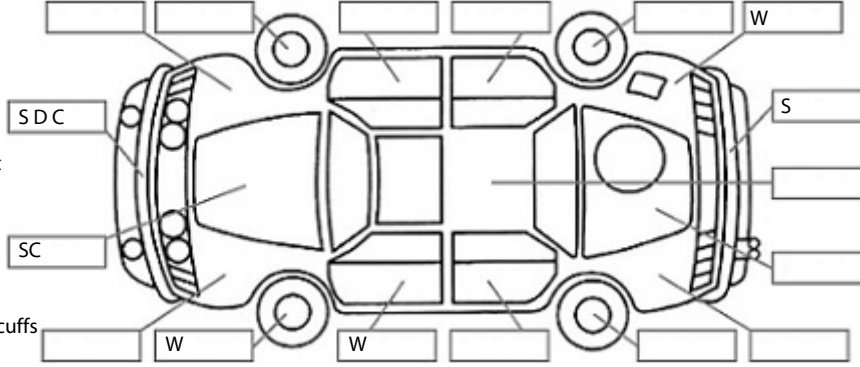

Key:

- S = scratch
- D = dent
- R = rust
- PT = paint defect
- C = crack
- P = pin dent
- * = decals
- SC = stone chips
- W = significant scuffs

Body Inspection Comments

Cargo Barrier has been removed.
Rear Grab Handles are missing.

Note: some defects & blemishes may not be displayed in the diagram

Conditions During Body Inspection: Dry

Under Carriage & Under Bonnet Inspection Comments

Front Wheel Drive.

Interior Comments

Seats	Good
Carpets	Good
Panels	Good
Dashboard	Good