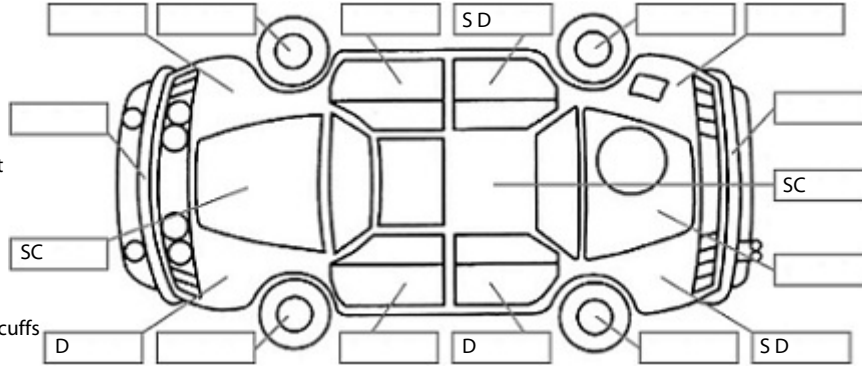

Key:

- S = scratch
- D = dent
- R = rust
- PT = paint defect
- C = crack
- P = pin dent
- * = decals
- SC = stone chips
- W = significant scuffs

Body Inspection Comments

Note: some defects & blemishes may not be displayed in the diagram

All wheels have the silver paint coming off, some exterior panels have decal glue on them, left hand side sill is dented,

Conditions During Body Inspection: Dry

Under Carriage & Under Bonnet Inspection Comments