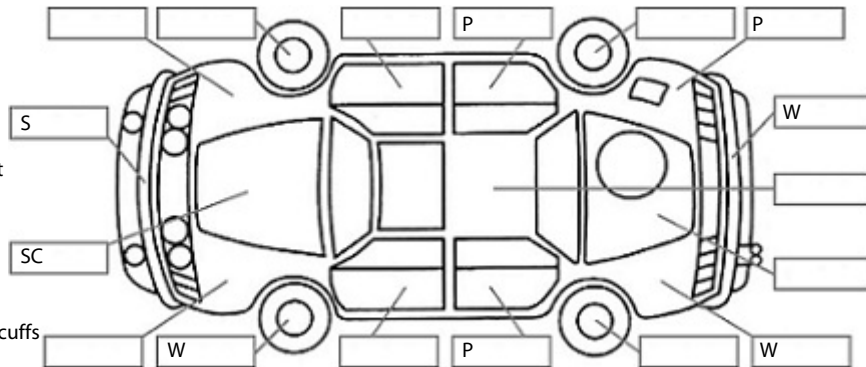

**Key:**

- S = scratch
- D = dent
- R = rust
- PT = paint defect
- C = crack
- P = pin dent
- \* = decals
- SC = stone chips
- W = significant scuffs

Body Inspection Comments

Vehicle has Run Flat Tyres.

Note: some defects & blemishes may not be displayed in the diagram

Engine Timing Mechanism: Timing Chain  
 Evidence of Cam Belt Replacement: Not Applicable Kms:

	Pass	Fail	N/A
<b>Engine</b>			
Oil level	✓		
Smoke & fumes	✓		
Performance	✓		
Noise	✓		
<b>Cooling System</b>			
Coolant condition	✓		
Performance	✓		
Radiator / Hoses (visual)	✓		
<b>Transmission</b>			
Operation	✓		
Noise	✓		
Clutch			✓
CV joints	✓		
Wheel bearings	✓		
<b>Brakes</b>			
Performance	✓		
Hand Brake	✓		
<b>Tyres</b> (lowest observed tread depth of tyres)			
Left front	6	mm	
Right front	6	mm	
Left rear	5	mm	
Right rear	5	mm	
Spare		N/A	
<b>Suspension</b>			
Suspension performance	✓		
Steering performance	✓		
Shock absorbers	✓		
<b>Air Conditioning / Heater</b>			
Operation	✓		
<b>Electrical / Accessories</b>			
Head lights	✓		
Tail lights	✓		
Indicators	✓		
Dashboard warning lights	✓		
Wipers (front & rear)	✓		
Window winder FL	✓		
Window winder FR	✓		
Window winder RL	✓		
Window winder RR	✓		
Rear view mirrors	✓		
Radio (basic test only)	✓		
CD (basic test only)	✓		
Number of keys	2		
Central locking	✓		
Remote locking	✓		
Sat. Nav. (basic test only)	✓		
Reversing camera	✓		