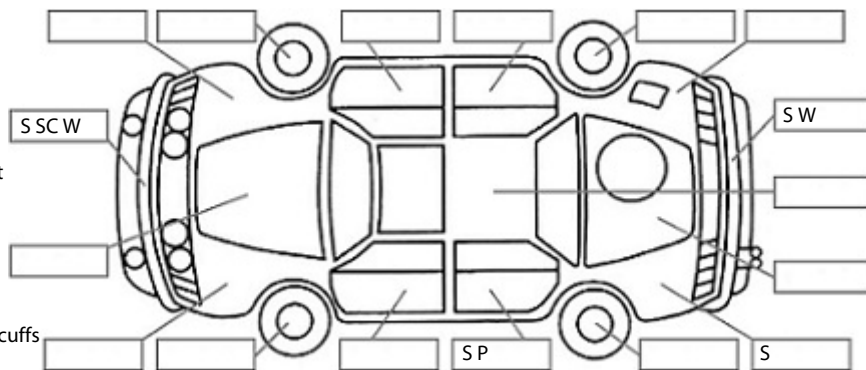

**Key:**

- S = scratch
- D = dent
- R = rust
- PT = paint defect
- C = crack
- P = pin dent
- \* = decals
- SC = stone chips
- W = significant scuffs

Body Inspection Comments

Left rear mud flap is damaged  
Small stone chip in front windscreen