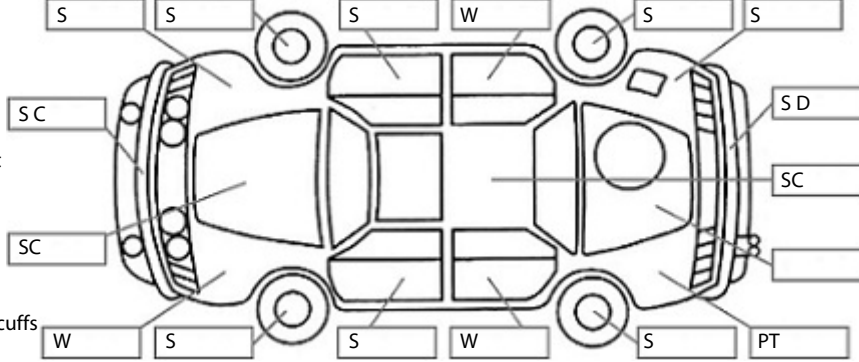

Make: Nissan	Model: Skyline	Body Style: Sedan
Year: 2006	Registration: MRF572	Reg Expiry: 06 Jun 2024
WoF Expiry: 12 Mar 2025	Odometer: 109,351 Kms	Good No: 22967661
VIN: 7AT0DH12X19200350	Next Service: 116,794	Service History: No

Key:

- S = scratch
- D = dent
- R = rust
- PT = paint defect
- C = crack
- P = pin dent
- * = decals
- SC = stone chips
- W = significant scuffs

Body Inspection Comments

Stone chips in the windscreen,

Note: some defects & blemishes may not be displayed in the diagram

Reversing camera is a little blurry,

Road Conditions During Test Drive: Wet

Engine Timing Mechanism: Timing Chain
Evidence of Cam Belt Replacement: Not Applicable Kms:

	Pass	Fail	N/A
Engine			
Oil level		✓	
Smoke & fumes	✓		
Performance	✓		
Noise	✓		
Cooling System			
Coolant condition	✓		
Performance	✓		
Radiator / Hoses (visual)	✓		
Transmission			
Operation	✓		
Noise	✓		
Clutch			✓
CV joints	✓		
Wheel bearings	✓		
Brakes			
Performance	✓		
Hand Brake	✓		
Tyres (lowest observed tread depth of tyres)			
Left front	2.6	mm	
Right front	4.2	mm	
Left rear	6.0	mm	
Right rear	5.6	mm	
Spare	Yes		
Suspension			
Suspension performance	✓		
Steering performance	✓		
Shock absorbers	✓		
Air Conditioning / Heater			
Operation	✓		
Electrical / Accessories			
Head lights	✓		
Tail lights	✓		
Indicators	✓		
Dashboard warning lights		✓	
Wipers (front & rear)	✓		
Window winder FL	✓		
Window winder FR	✓		
Window winder RL	✓		
Window winder RR	✓		
Rear view mirrors	✓		
Radio (basic test only)	✓		
CD (basic test only)	✓		
Number of keys	1		
Central locking	✓		
Remote locking	✓		
Sat. Nav. (basic test only)			✓
Reversing camera	✓		