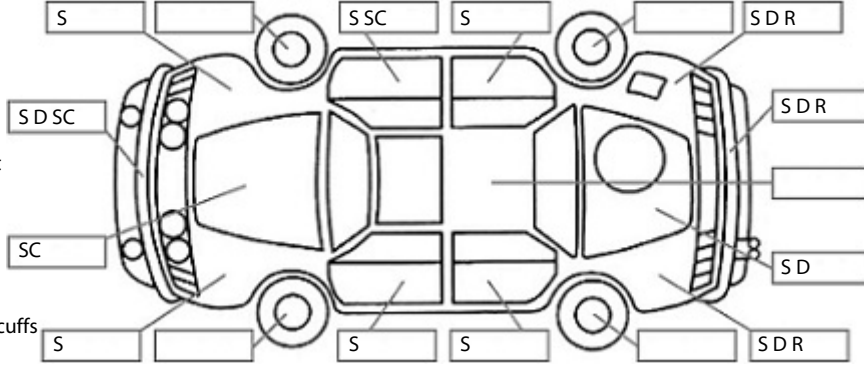

Key:

- S = scratch
- D = dent
- R = rust
- PT = paint defect
- C = crack
- P = pin dent
- * = decals
- SC = stone chips
- W = significant scuffs

Note: some defects & blemishes may not be displayed in the diagram

Body Inspection Comments

Tail light cracked (left side)

Surface rust coming through on stone chips

Conditions During Body Inspection: Dry

Under Carriage & Under Bonnet Inspection Comments

Four wheel drive

Interior Comments