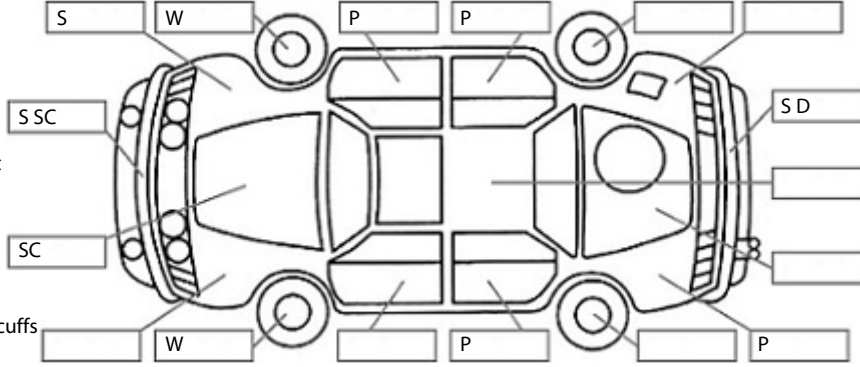

Key:

- S = scratch
- D = dent
- R = rust
- PT = paint defect
- C = crack
- P = pin dent
- * = decals
- SC = stone chips
- W = significant scuffs

Body Inspection Comments

W/Screen chip right side middle,

Note: some defects & blemishes may not be displayed in the diagram