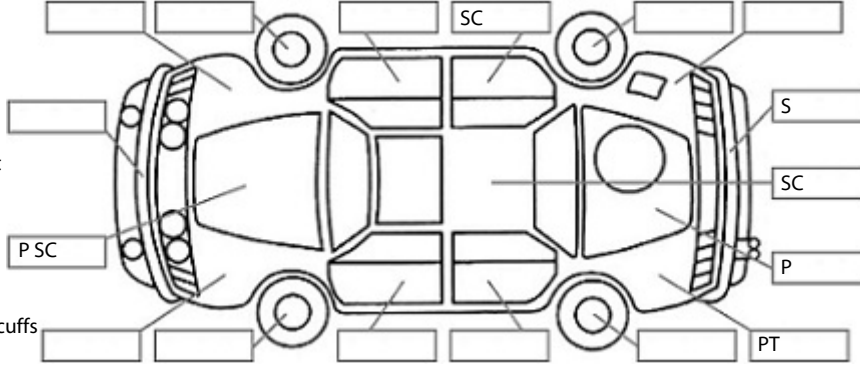

Key:

- S = scratch
- D = dent
- R = rust
- PT = paint defect
- C = crack
- P = pin dent
- * = decals
- SC = stone chips
- W = significant scuffs

Body Inspection Comments

Note: some defects & blemishes may not be displayed in the diagram

Centre console RT Holes , L/R Wheel centre cap missing,

Conditions During Body Inspection: Dry

Under Carriage & Under Bonnet Inspection Comments

Interior Comments

Seats	Average
Carpets	Average
Panels	Average
Dashboard	Average