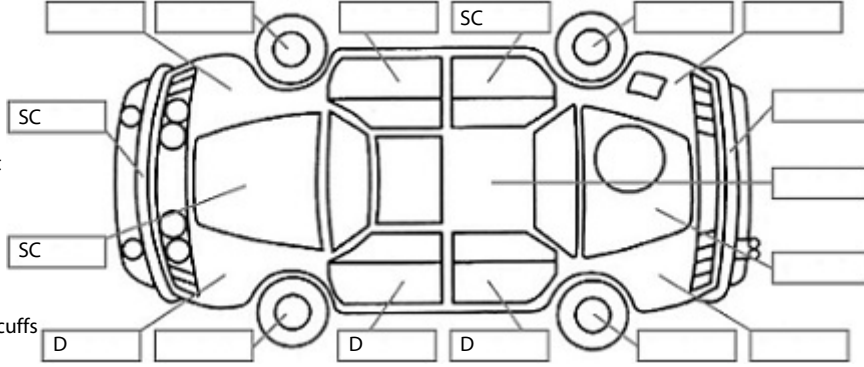

<b>Make:</b> KIA	<b>Model:</b> Seltos	<b>Body Style:</b> SUV
<b>Year:</b> 2020	<b>Registration:</b> QTG504	<b>Reg Expiry:</b> 27 Aug 2024
<b>WoF Expiry:</b> 06 Sep 2025	<b>Odometer:</b> 74,461 Kms	<b>Good No:</b> 22938346
<b>VIN:</b> KNAER81ATL7115178	<b>Next Service:</b> 84400	<b>Service History:</b> Yes

**Key:**

- S = scratch
- D = dent
- R = rust
- PT = paint defect
- C = crack
- P = pin dent
- \* = decals
- SC = stone chips
- W = significant scuffs

Body Inspection Comments

W/Screen chip left side outer x 1 ,