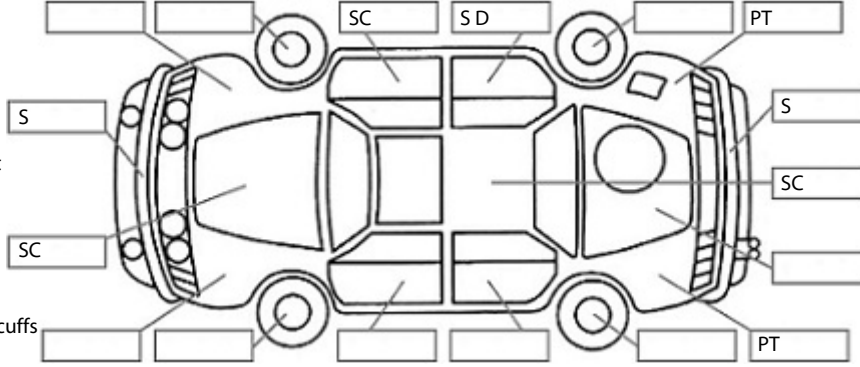

**Key:**

- S = scratch
- D = dent
- R = rust
- PT = paint defect
- C = crack
- P = pin dent
- \* = decals
- SC = stone chips
- W = significant scuffs

Body Inspection Comments

Paint bubbling on rear panels