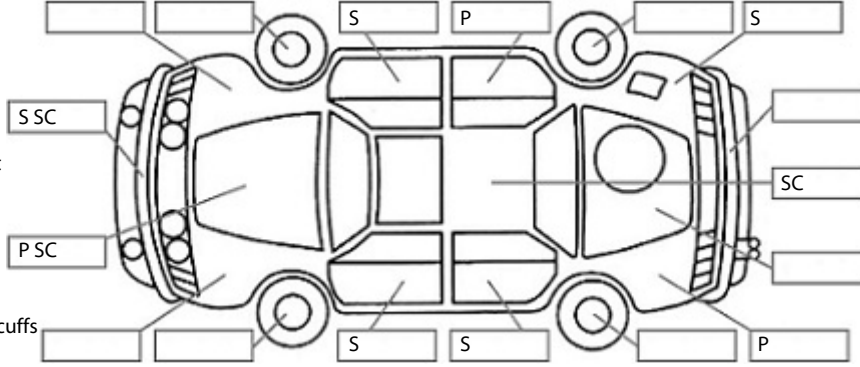

<b>Make:</b> Toyota	<b>Model:</b> Rav4	<b>Body Style:</b> SUV
<b>Year:</b> 2021	<b>Registration:</b> NTK580	<b>Reg Expiry:</b> 13 Jan 2025
<b>WoF Expiry:</b> 12 Oct 2025	<b>Odometer:</b> 89,194 Kms	<b>Good No:</b> 22937392
<b>VIN:</b> JTMBW3FV20D12377	<b>Next Service:</b> 103000	<b>Service History:</b> No

**Key:**

- S = scratch
- D = dent
- R = rust
- PT = paint defect
- C = crack
- P = pin dent
- \* = decals
- SC = stone chips
- W = significant scuffs

Body Inspection Comments

Note: some defects & blemishes may not be displayed in the diagram