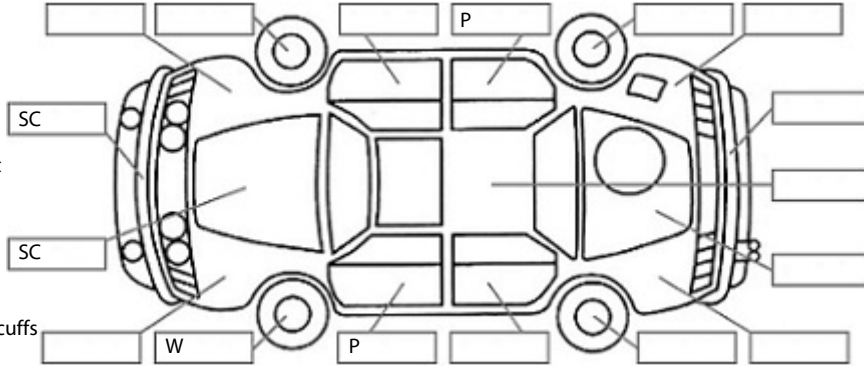

Key:

- S = scratch
- D = dent
- R = rust
- PT = paint defect
- C = crack
- P = pin dent
- * = decals
- SC = stone chips
- W = significant scuffs

Body Inspection Comments

L/R Tyre Side wall Damage , Rear wiper N/W ,