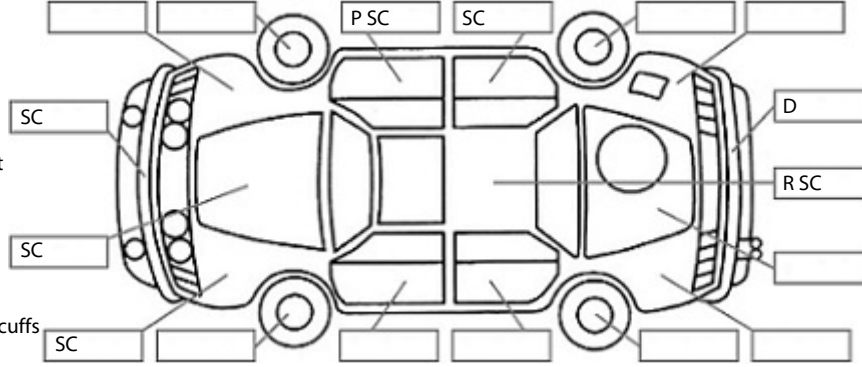

Key:

- S = scratch
- D = dent
- R = rust
- PT = paint defect
- C = crack
- P = pin dent
- * = decals
- SC = stone chips
- W = significant scuffs

Body Inspection Comments

W/Screen chip middle x 1 ,

Note: some defects & blemishes may not be displayed in the diagram

Engine Timing Mechanism: Timing Chain
Evidence of Cam Belt Replacement: Not Applicable Kms:

	Pass	Fail	N/A
Engine			
Oil level	✓		
Smoke & fumes	✓		
Performance	✓		
Noise	✓		
Cooling System			
Coolant condition	✓		
Performance	✓		
Radiator / Hoses (visual)	✓		
Transmission			
Operation	✓		
Noise	✓		
Clutch			✓
CV joints	✓		
Wheel bearings	✓		
Brakes			
Performance	✓		
Hand Brake	✓		
Tyres (lowest observed tread depth of tyres)			
Left front	8.0	mm	
Right front	8.0	mm	
Left rear	8.0	mm	
Right rear	8.0	mm	
Spare	Yes		
Suspension			
Suspension performance	✓		
Steering performance	✓		
Shock absorbers	✓		
Air Conditioning / Heater			
Operation	✓		
Electrical / Accessories			
Head lights	✓		
Tail lights	✓		
Indicators	✓		
Dashboard warning lights	✓		
Wipers (front & rear)	✓		
Window winder FL	✓		
Window winder FR	✓		
Window winder RL	✓		
Window winder RR	✓		
Rear view mirrors	✓		
Radio (basic test only)	✓		
CD (basic test only)			✓
Number of keys	2		
Central locking	✓		
Remote locking	✓		
Sat. Nav. (basic test only)	✓		
Reversing camera	✓		