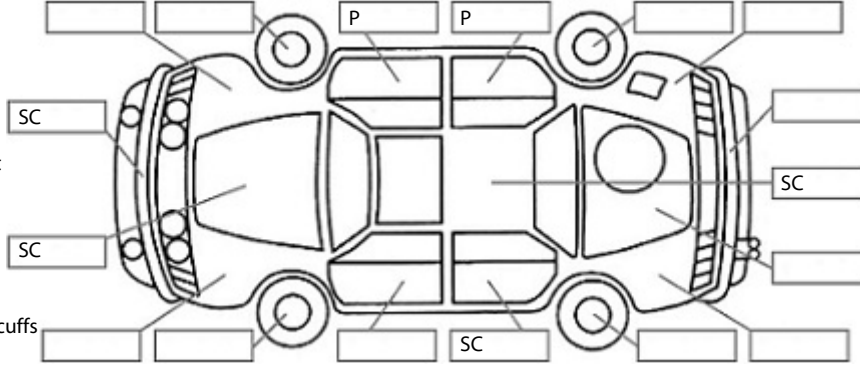

**Key:**

- S = scratch
- D = dent
- R = rust
- PT = paint defect
- C = crack
- P = pin dent
- \* = decals
- SC = stone chips
- W = significant scuffs

Body Inspection Comments

W/Screen chip left side x 1 ,