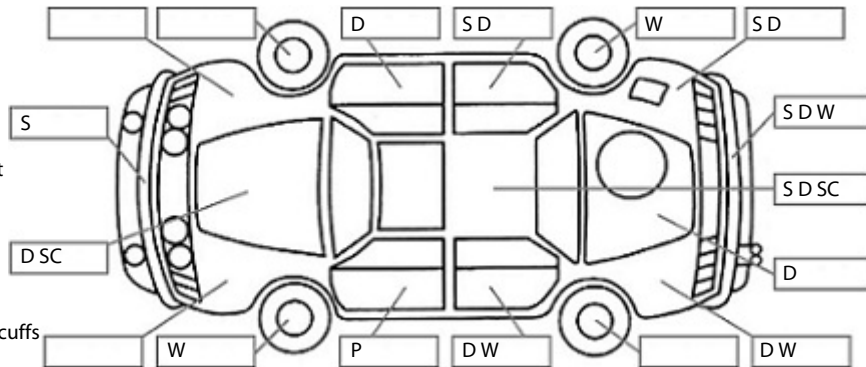

Key:

- S = scratch
- D = dent
- R = rust
- PT = paint defect
- C = crack
- P = pin dent
- * = decals
- SC = stone chips
- W = significant scuffs

Body Inspection Comments

Large Dents down left side of van , R/R Taillight Cracked , Large Dent R/F Door,