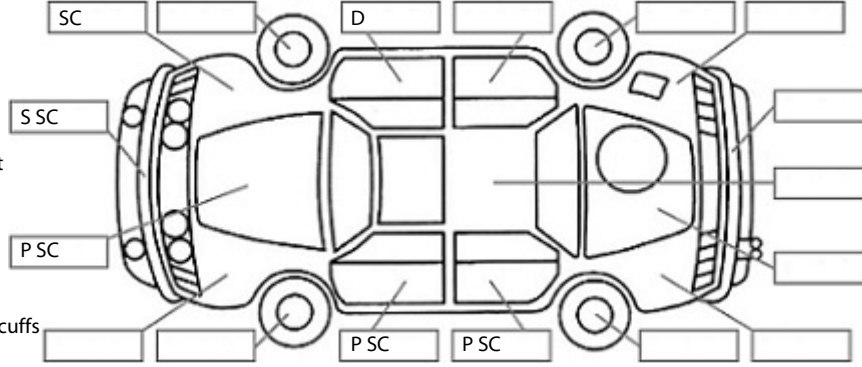

Key:

- S = scratch
- D = dent
- R = rust
- PT = paint defect
- C = crack
- P = pin dent
- * = decals
- SC = stone chips
- W = significant scuffs

Body Inspection Comments

W/Screen chip left side top corner ,