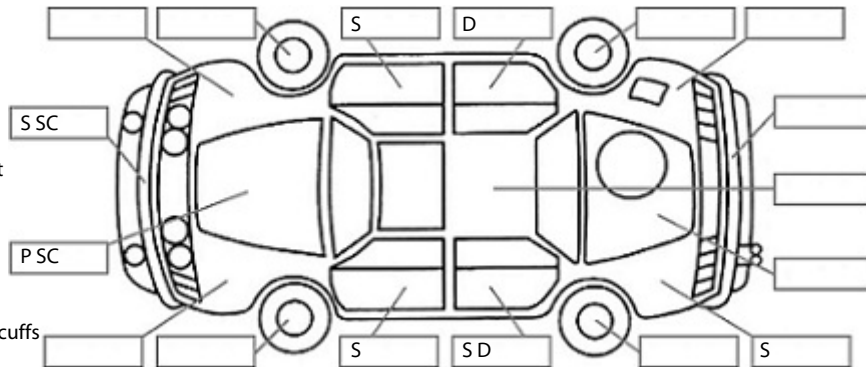

Make: Hyundai	Model: Iload	Body Style: Van
Year: 2017	Registration: KRT235	Reg Expiry: 31 Jan 2025
WoF Expiry: 16 Sep 2025	Odometer: 144,308 Kms	Good No: 22936541
VIN: KMFWBX7KMHU91511	Next Service: 153000	Service History: No

Key:

- S = scratch
- D = dent
- R = rust
- PT = paint defect
- C = crack
- P = pin dent
- * = decals
- SC = stone chips
- W = significant scuffs

Body Inspection Comments

Note: some defects & blemishes may not be displayed in the diagram

W/Screen chip right side middle, R/F Door seal Torn ,

Conditions During Body Inspection: Dry

Under Carriage & Under Bonnet Inspection Comments

Oil seepage lower engine Area.

Interior Comments

Seats	Average
Carpets	Average
Panels	Average
Dashboard	Good