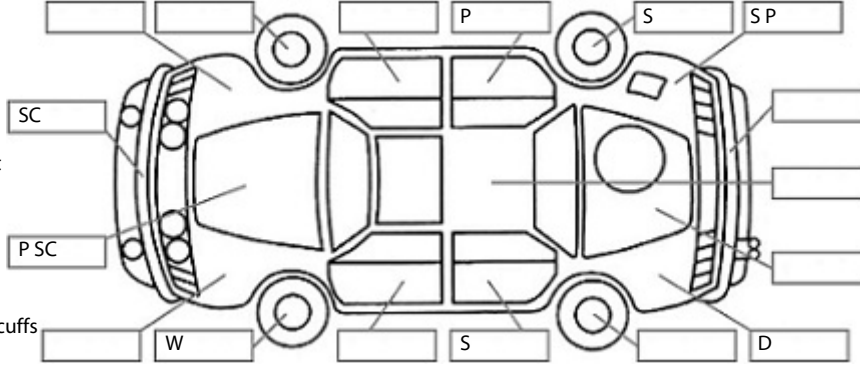

Key:

- S = scratch
- D = dent
- R = rust
- PT = paint defect
- C = crack
- P = pin dent
- * = decals
- SC = stone chips
- W = significant scuffs

Body Inspection Comments

Note: some defects & blemishes may not be displayed in the diagram

Engine Timing Mechanism: Timing Chain
Evidence of Cam Belt Replacement: Not Applicable Kms:

	Pass	Fail	N/A
Engine			
Oil level	✓		
Smoke & fumes	✓		
Performance	✓		
Noise	✓		
Cooling System			
Coolant condition	✓		
Performance	✓		
Radiator / Hoses (visual)	✓		
Transmission			
Operation	✓		
Noise	✓		
Clutch			✓
CV joints	✓		
Wheel bearings	✓		
Brakes			
Performance	✓		
Hand Brake	✓		
Tyres (lowest observed tread depth of tyres)			
Left front	4.0	mm	
Right front	4.0	mm	
Left rear	5.0	mm	
Right rear	6.0	mm	
Spare	N/A		
Suspension			
Suspension performance	✓		
Steering performance	✓		
Shock absorbers	✓		
Air Conditioning / Heater			
Operation	✓		
Electrical / Accessories			
Head lights	✓		
Tail lights	✓		
Indicators	✓		
Dashboard warning lights	✓		
Wipers (front & rear)	✓		
Window winder FL	✓		
Window winder FR	✓		
Window winder RL	✓		
Window winder RR	✓		
Rear view mirrors	✓		
Radio (basic test only)	✓		
CD (basic test only)			✓
Number of keys	1		
Central locking	✓		
Remote locking	✓		
Sat. Nav. (basic test only)			✓
Reversing camera	✓		