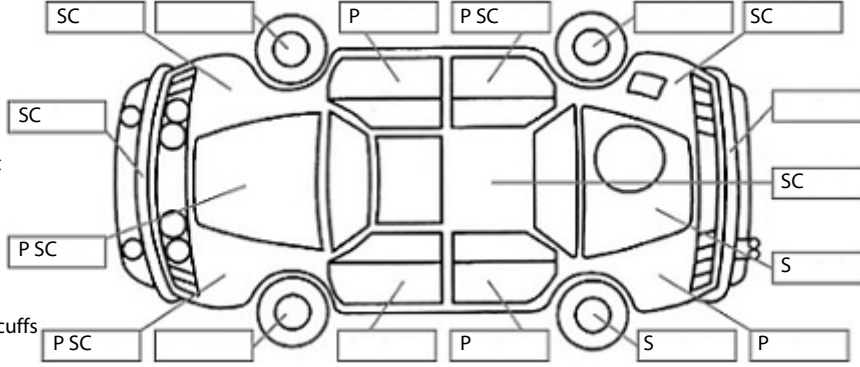

Make: Nissan	Model: X-Trail	Body Style: SUV
Year: 2020	Registration: MYW596	Reg Expiry: 30 Jan 2025
WoF Expiry: 26 Aug 2025	Odometer: 153,021 Kms	Good No: 22936399
VIN: JN1JBAT32A0055233	Next Service: 154000	Service History: Yes

Key:

- S = scratch
- D = dent
- R = rust
- PT = paint defect
- C = crack
- P = pin dent
- * = decals
- SC = stone chips
- W = significant scuffs

Body Inspection Comments

Note: some defects & blemishes may not be displayed in the diagram

Engine Timing Mechanism: Timing Chain
Evidence of Cam Belt Replacement: Not Applicable Kms:

	Pass	Fail	N/A
Engine			
Oil level	✓		
Smoke & fumes	✓		
Performance	✓		
Noise	✓		
Cooling System			
Coolant condition	✓		
Performance	✓		
Radiator / Hoses (visual)	✓		
Transmission			
Operation	✓		
Noise	✓		
Clutch			✓
CV joints	✓		
Wheel bearings	✓		
Brakes			
Performance	✓		
Hand Brake	✓		
Tyres (lowest observed tread depth of tyres)			
Left front	6.0	mm	
Right front	6.0	mm	
Left rear	7.0	mm	
Right rear	7.0	mm	
Spare	Yes		
Suspension			
Suspension performance	✓		
Steering performance	✓		
Shock absorbers	✓		
Air Conditioning / Heater			
Operation	✓		
Electrical / Accessories			
Head lights	✓		
Tail lights	✓		
Indicators	✓		
Dashboard warning lights	✓		
Wipers (front & rear)	✓		
Window winder FL	✓		
Window winder FR	✓		
Window winder RL	✓		
Window winder RR	✓		
Rear view mirrors	✓		
Radio (basic test only)	✓		
CD (basic test only)	✓		
Number of keys	2		
Central locking	✓		
Remote locking	✓		
Sat. Nav. (basic test only)			✓
Reversing camera	✓		