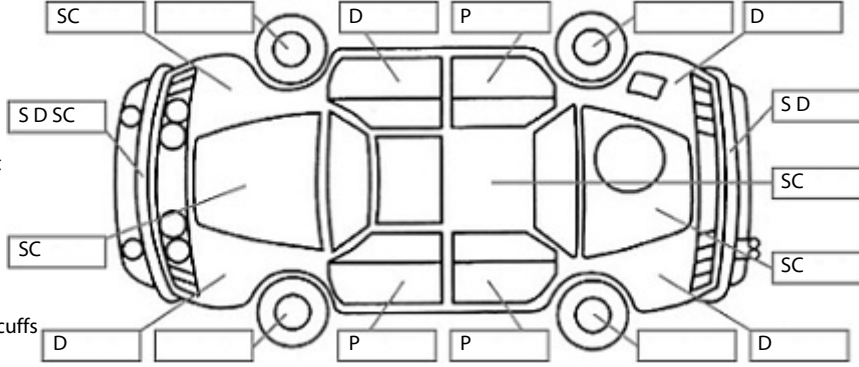

<b>Make:</b> Ford	<b>Model:</b> Ranger	<b>Body Style:</b> Utility
<b>Year:</b> 2017	<b>Registration:</b> LAF917	<b>Reg Expiry:</b> 26 May 2025
<b>WoF Expiry:</b> 23 Nov 2025	<b>Odometer:</b> 175,018 Kms	<b>Good No:</b> 22936375
<b>VIN:</b> MNAUM2F50HW777114	<b>Next Service:</b> 173070	<b>Service History:</b> No

**Key:**

- S = scratch
- D = dent
- R = rust
- PT = paint defect
- C = crack
- P = pin dent
- \* = decals
- SC = stone chips
- W = significant scuffs

**Body Inspection Comments**

Note: some defects & blemishes may not be displayed in the diagram

RT Holes in centre console, L/F Headlight cracked , R/F wheel centre cap missing,

Conditions During Body Inspection: Dry

**Under Carriage & Under Bonnet Inspection Comments**

**Interior Comments**

Seats	Good
Carpets	Average
Panels	Average
Dashboard	Good