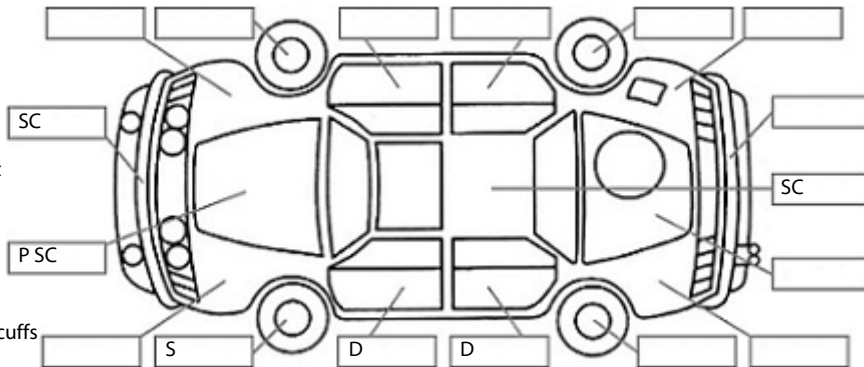

Key:

- S = scratch
- D = dent
- R = rust
- PT = paint defect
- C = crack
- P = pin dent
- * = decals
- SC = stone chips
- W = significant scuffs

Body Inspection Comments

Note: some defects & blemishes may not be displayed in the diagram

Tailgate not locking with central locking, W/Screen chips x 2 Right side middle,

Conditions During Body Inspection: Dry

Under Carriage & Under Bonnet Inspection Comments

Interior Comments

Seats	Average
Carpets	Average
Panels	Good
Dashboard	Good