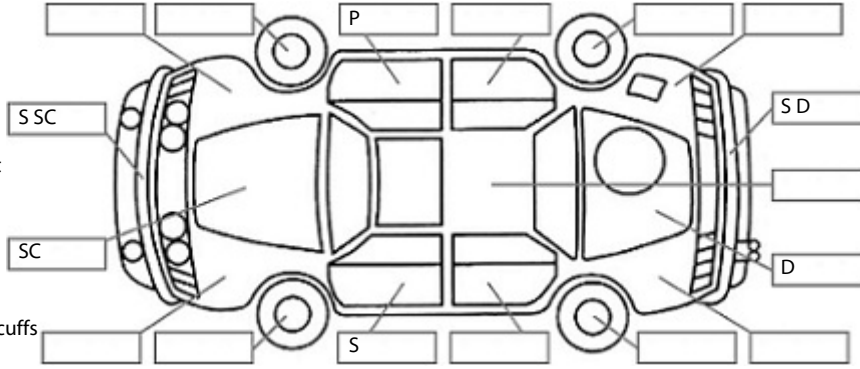

Key:

- S = scratch
- D = dent
- R = rust
- PT = paint defect
- C = crack
- P = pin dent
- * = decals
- SC = stone chips
- W = significant scuffs

Body Inspection Comments

Note: some defects & blemishes may not be displayed in the diagram

L/F wheel centre cap missing,

Conditions During Body Inspection: Dry

Under Carriage & Under Bonnet Inspection Comments

Interior Comments

Seats	Good
Carpets	Good
Panels	Good
Dashboard	Good

General Comments

Road Conditions During Test Drive: Dry