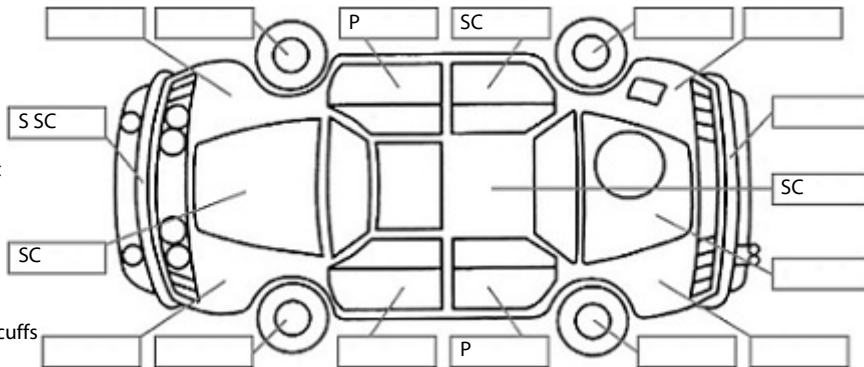

Make: Nissan	Model: Navara	Body Style: Utility
Year: 2020	Registration: NEJ365	Reg Expiry: 15 Mar 2025
WoF Expiry: 16 Dec 2024	Odometer: 48,751 Kms	Good No: 22936157
VIN: MNTCB2D23A0018869	Next Service: 59614	Service History: No

Key:

- S = scratch
- D = dent
- R = rust
- PT = paint defect
- C = crack
- P = pin dent
- * = decals
- SC = stone chips
- W = significant scuffs

Body Inspection Comments

Note: some defects & blemishes may not be displayed in the diagram