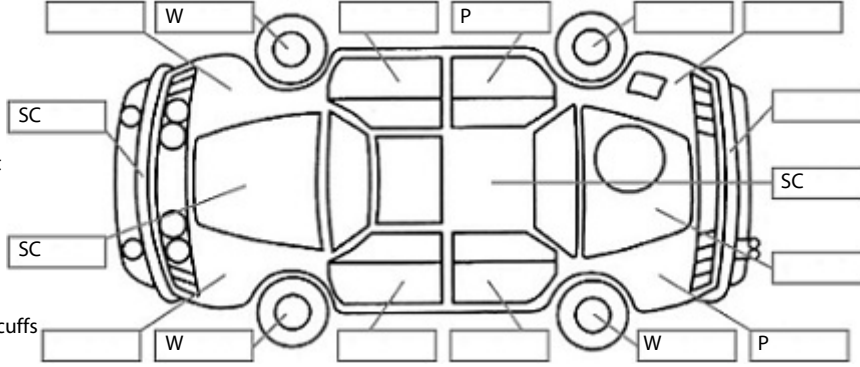

Key:

- S = scratch
- D = dent
- R = rust
- PT = paint defect
- C = crack
- P = pin dent
- * = decals
- SC = stone chips
- W = significant scuffs

Body Inspection Comments

Note: some defects & blemishes may not be displayed in the diagram

Engine Timing Mechanism: Timing Chain
Evidence of Cam Belt Replacement: Not Applicable Kms:

	Pass	Fail	N/A
Engine			
Oil level	✓		
Smoke & fumes	✓		
Performance	✓		
Noise	✓		
Cooling System			
Coolant condition	✓		
Performance	✓		
Radiator / Hoses (visual)	✓		
Transmission			
Operation	✓		
Noise	✓		
Clutch			✓
CV joints	✓		
Wheel bearings	✓		
Brakes			
Performance	✓		
Hand Brake	✓		
Tyres (lowest observed tread depth of tyres)			
Left front	4.0	mm	
Right front	5.0	mm	
Left rear	4.0	mm	
Right rear	5.0	mm	
Spare	Yes		
Suspension			
Suspension performance	✓		
Steering performance	✓		
Shock absorbers	✓		
Air Conditioning / Heater			
Operation	✓		
Electrical / Accessories			
Head lights	✓		
Tail lights	✓		
Indicators	✓		
Dashboard warning lights	✓		
Wipers (front & rear)	✓		
Window winder FL	✓		
Window winder FR	✓		
Window winder RL	✓		
Window winder RR	✓		
Rear view mirrors	✓		
Radio (basic test only)	✓		
CD (basic test only)	✓		
Number of keys	2		
Central locking	✓		
Remote locking	✓		
Sat. Nav. (basic test only)			✓
Reversing camera	✓		