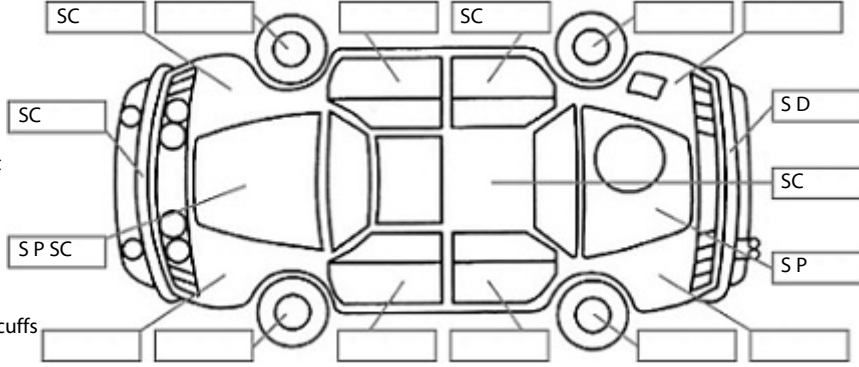

Make: Toyota	Model: Rav4	Body Style: SUV
Year: 2020	Registration: NDP558	Reg Expiry: 09 Feb 2025
WoF Expiry: 13 Nov 2025	Odometer: 134,296 Kms	Good No: 22936103
VIN: JTMRW3FV10D087488	Next Service: 134000	Service History: Yes

Key:

- S = scratch
- D = dent
- R = rust
- PT = paint defect
- C = crack
- P = pin dent
- * = decals
- SC = stone chips
- W = significant scuffs

Body Inspection Comments

Note: some defects & blemishes may not be displayed in the diagram

W/Screen Crack right middle x 2 & lower x 2 .

Conditions During Body Inspection: Dry

Under Carriage & Under Bonnet Inspection Comments

Interior Comments

Seats	Good
Carpets	Average
Panels	Good
Dashboard	Good