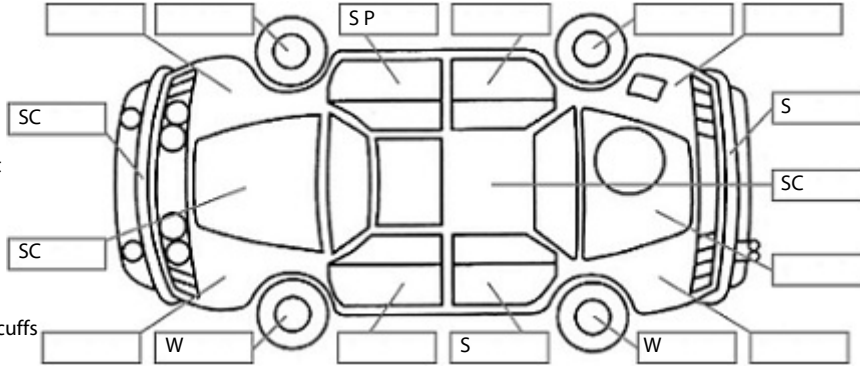

Key:

- S = scratch
- D = dent
- R = rust
- PT = paint defect
- C = crack
- P = pin dent
- * = decals
- SC = stone chips
- W = significant scuffs

Body Inspection Comments

Note: some defects & blemishes may not be displayed in the diagram