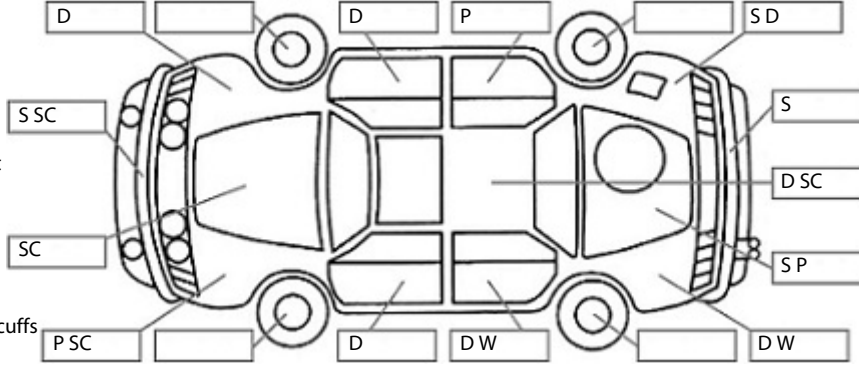

Key:

- S = scratch
- D = dent
- R = rust
- PT = paint defect
- C = crack
- P = pin dent
- * = decals
- SC = stone chips
- W = significant scuffs

Body Inspection Comments

Note: some defects & blemishes may not be displayed in the diagram

R/F Door Seal Torn , RT Holes in centre console & Dash Panel , Dash Trim middle missing, Holes in Hood lining, Aerial plugs in Roof , Rear Boot carpet Cut , Front Bumper mouldings Holes x 2 .

Conditions During Body Inspection: Dry