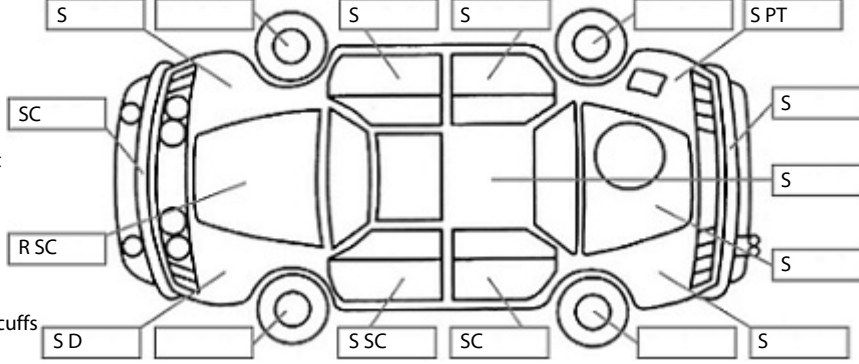

**Key:**

- S = scratch
- D = dent
- R = rust
- PT = paint defect
- C = crack
- P = pin dent
- \* = decals
- SC = stone chips
- W = significant scuffs

**Body Inspection Comments**

Note: some defects & blemishes may not be displayed in the diagram

Rear number plate poorly affixed to vehicle. Damage to paint work from decals

Conditions During Body Inspection: Dry

**Under Carriage & Under Bonnet Inspection Comments**

**Interior Comments**

Seats	Good
Carpets	Good
Panels	Good
Dashboard	Good