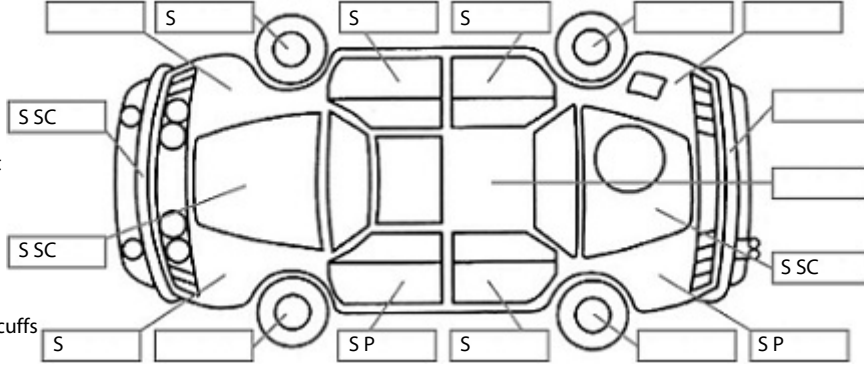

Key:

- S = scratch
- D = dent
- R = rust
- PT = paint defect
- C = crack
- P = pin dent
- * = decals
- SC = stone chips
- W = significant scuffs

Body Inspection Comments

Note: some defects & blemishes may not be displayed in the diagram

Road Conditions During Test Drive: Dry

Engine Timing Mechanism: Timing Chain
Evidence of Cam Belt Replacement: Not Applicable Kms:

	Pass	Fail	N/A
Engine			
Oil level	✓		
Smoke & fumes	✓		
Performance	✓		
Noise	✓		
Cooling System			
Coolant condition	✓		
Performance	✓		
Radiator / Hoses (visual)	✓		
Transmission			
Operation	✓		
Noise	✓		
Clutch			✓
CV joints	✓		
Wheel bearings	✓		
Brakes			
Performance	✓		
Hand Brake	✓		
Tyres (lowest observed tread depth of tyres)			
Left front	7.3	mm	
Right front	7.1	mm	
Left rear	2.7	mm	
Right rear	2.4	mm	
Spare	Yes		
Suspension			
Suspension performance	✓		
Steering performance	✓		
Shock absorbers	✓		
Air Conditioning / Heater			
Operation	✓		
Electrical / Accessories			
Head lights	✓		
Tail lights	✓		
Indicators	✓		
Dashboard warning lights	✓		
Wipers (front & rear)	✓		
Window winder FL	✓		
Window winder FR	✓		
Window winder RL	✓		
Window winder RR	✓		
Rear view mirrors	✓		
Radio (basic test only)	✓		
CD (basic test only)	✓		
Number of keys	1		
Central locking	✓		
Remote locking	✓		
Sat. Nav. (basic test only)			✓
Reversing camera			✓