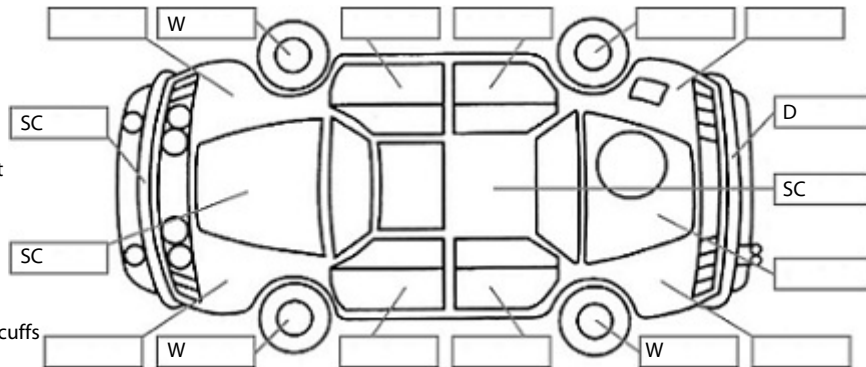

Key:

- S = scratch
- D = dent
- R = rust
- PT = paint defect
- C = crack
- P = pin dent
- * = decals
- SC = stone chips
- W = significant scuffs

Body Inspection Comments

Rattling coming from engine bay on
There is sludge under oil fill cap

Note: some defects & blemishes may not be displayed in the diagram

Conditions During Body Inspection:

Under Carriage & Under Bonnet Inspection Comments

Surface rust under side of vehicle more to the rear