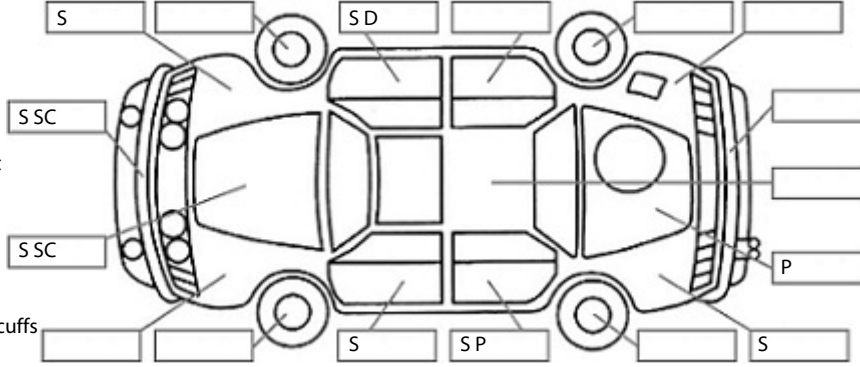

**Key:**

- S = scratch
- D = dent
- R = rust
- PT = paint defect
- C = crack
- P = pin dent
- \* = decals
- SC = stone chips
- W = significant scuffs

Body Inspection Comments

Large stone chip in front windscreen