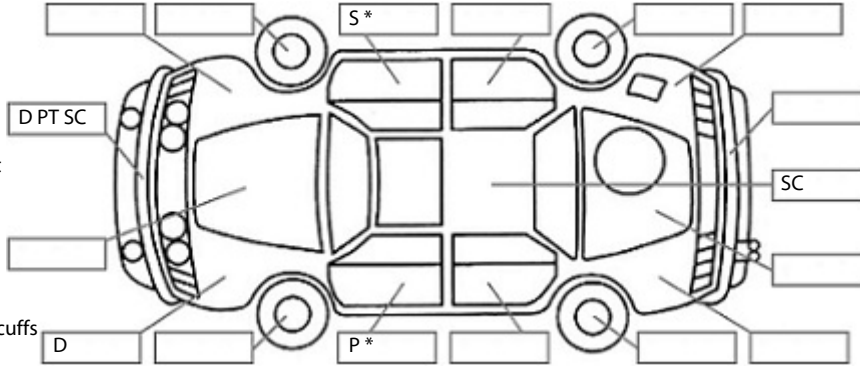

**Key:**

- S = scratch
- D = dent
- R = rust
- PT = paint defect
- C = crack
- P = pin dent
- \* = decals
- SC = stone chips
- W = significant scuffs

Body Inspection Comments

Note: some defects & blemishes may not be displayed in the diagram

Front bumper detached on left side

Conditions During Body Inspection: Dry

Under Carriage & Under Bonnet Inspection Comments

Rear differential oil seep

Interior Comments

Seats	Seat covers fitted
Carpets	Average
Panels	Screw holes in centre console
Dashboard	Good