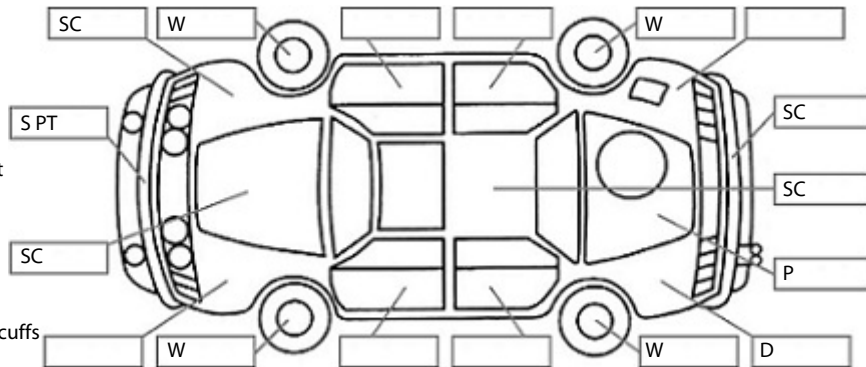

<b>Make:</b> Nissan	<b>Model:</b> Fuga	<b>Body Style:</b> Sedan
<b>Year:</b> 2010	<b>Registration:</b> MWD151	<b>Reg Expiry:</b> 27 Sep 2024
<b>WoF Expiry:</b> 22 Nov 2024	<b>Odometer:</b> 206,230 Kms	<b>Good No:</b> 22909710
<b>VIN:</b> 7AT0DH8GX20203463	<b>Next Service:</b> N/A	<b>Service History:</b> No

**Key:**

- S = scratch
- D = dent
- R = rust
- PT = paint defect
- C = crack
- P = pin dent
- \* = decals
- SC = stone chips
- W = significant scuffs

**Body Inspection Comments**

Note: some defects & blemishes may not be displayed in the diagram

- All tyres are worn
- Front left park light isn't working
- Front left wing mirror housing is cracked

Conditions During Body Inspection: Wet

**Under Carriage & Under Bonnet Inspection Comments**

**Interior Comments**