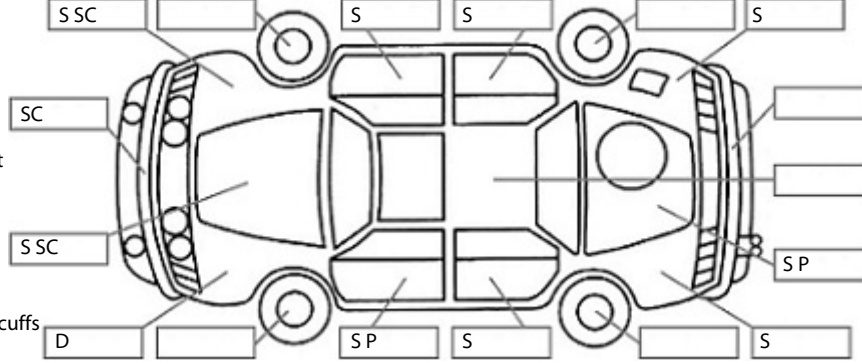

Key:

- S = scratch
- D = dent
- R = rust
- PT = paint defect
- C = crack
- P = pin dent
- * = decals
- SC = stone chips
- W = significant scuffs

Note: some defects & blemishes may not be displayed in the diagram

Body Inspection Comments

Stone chips in front windscreen
Right rear exterior door pillar dented

Conditions During Body Inspection: Dry

Under Carriage & Under Bonnet Inspection Comments

Interior Comments

Seats	Good
Carpets	Good
Panels	Good
Dashboard	Good