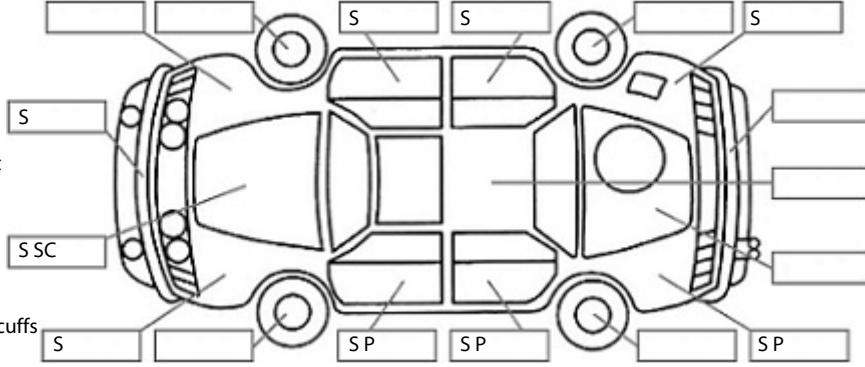

**Key:**

- S = scratch
- D = dent
- R = rust
- PT = paint defect
- C = crack
- P = pin dent
- \* = decals
- SC = stone chips
- W = significant scuffs

Body Inspection Comments

Note: some defects & blemishes may not be displayed in the diagram

Conditions During Body Inspection: Dry

Under Carriage & Under Bonnet Inspection Comments

Interior Comments

Seats	Slight wear on drivers seat
Carpets	Good
Panels	Centre console has screw holes otherwise good
Dashboard	Good