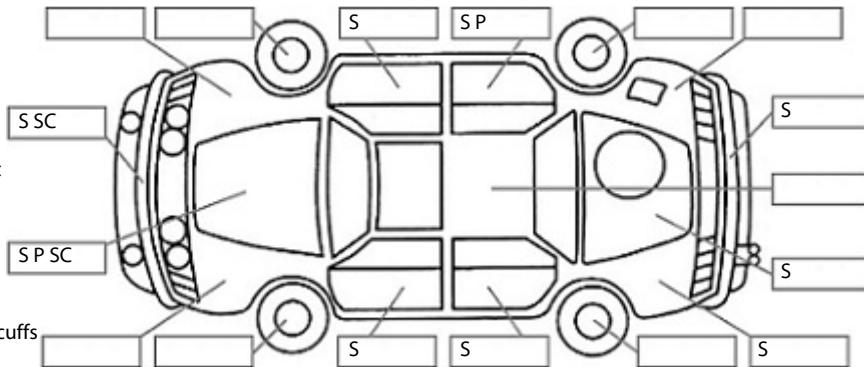

**Key:**

- S = scratch
- D = dent
- R = rust
- PT = paint defect
- C = crack
- P = pin dent
- \* = decals
- SC = stone chips
- W = significant scuffs

Body Inspection Comments

Note: some defects & blemishes may not be displayed in the diagram

Front windscreen cracked on bottom left corner

Conditions During Body Inspection: Wet

Under Carriage & Under Bonnet Inspection Comments

Interior Comments

Seats	Good
Carpets	Good
Panels	Good
Dashboard	Dashboard has marks on centre right otherwise good