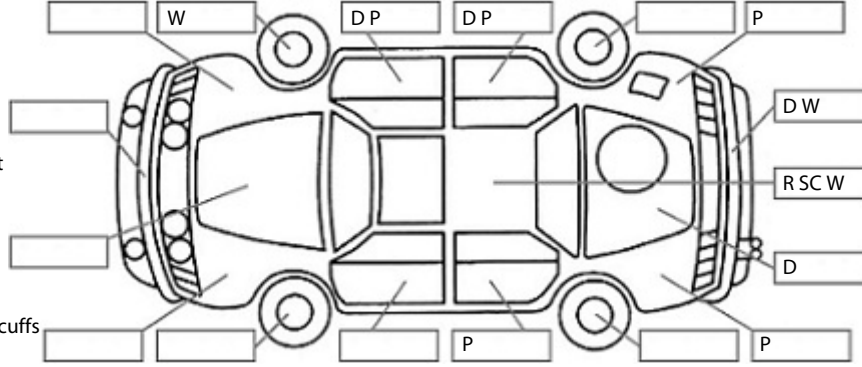

**Key:**

- S = scratch
- D = dent
- R = rust
- PT = paint defect
- C = crack
- P = pin dent
- \* = decals
- SC = stone chips
- W = significant scuffs

**Body Inspection Comments**

Surface rust on roof  
Small stone chip in front windscreen