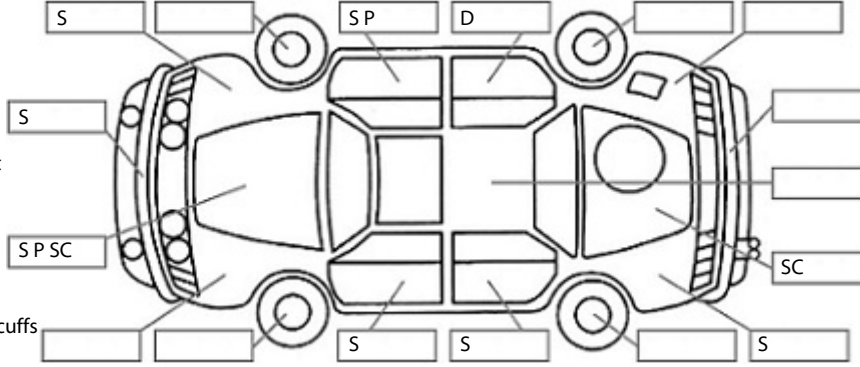

Make: Mazda	Model: Bt-50	Body Style: Utility
Year: 2019	Registration: MDS770	Reg Expiry: 14 Feb 2025
WoF Expiry: 31 May 2025	Odometer: 142,026 Kms	Good No: 22908567
VIN: MM0UR0YG10095777	Next Service: 132,000 Kms	Service History: Yes

Key:

- S = scratch
- D = dent
- R = rust
- PT = paint defect
- C = crack
- P = pin dent
- * = decals
- SP SC = stone chips
- W = significant scuffs

Body Inspection Comments

Left rear taillight lens on tailgate cracked